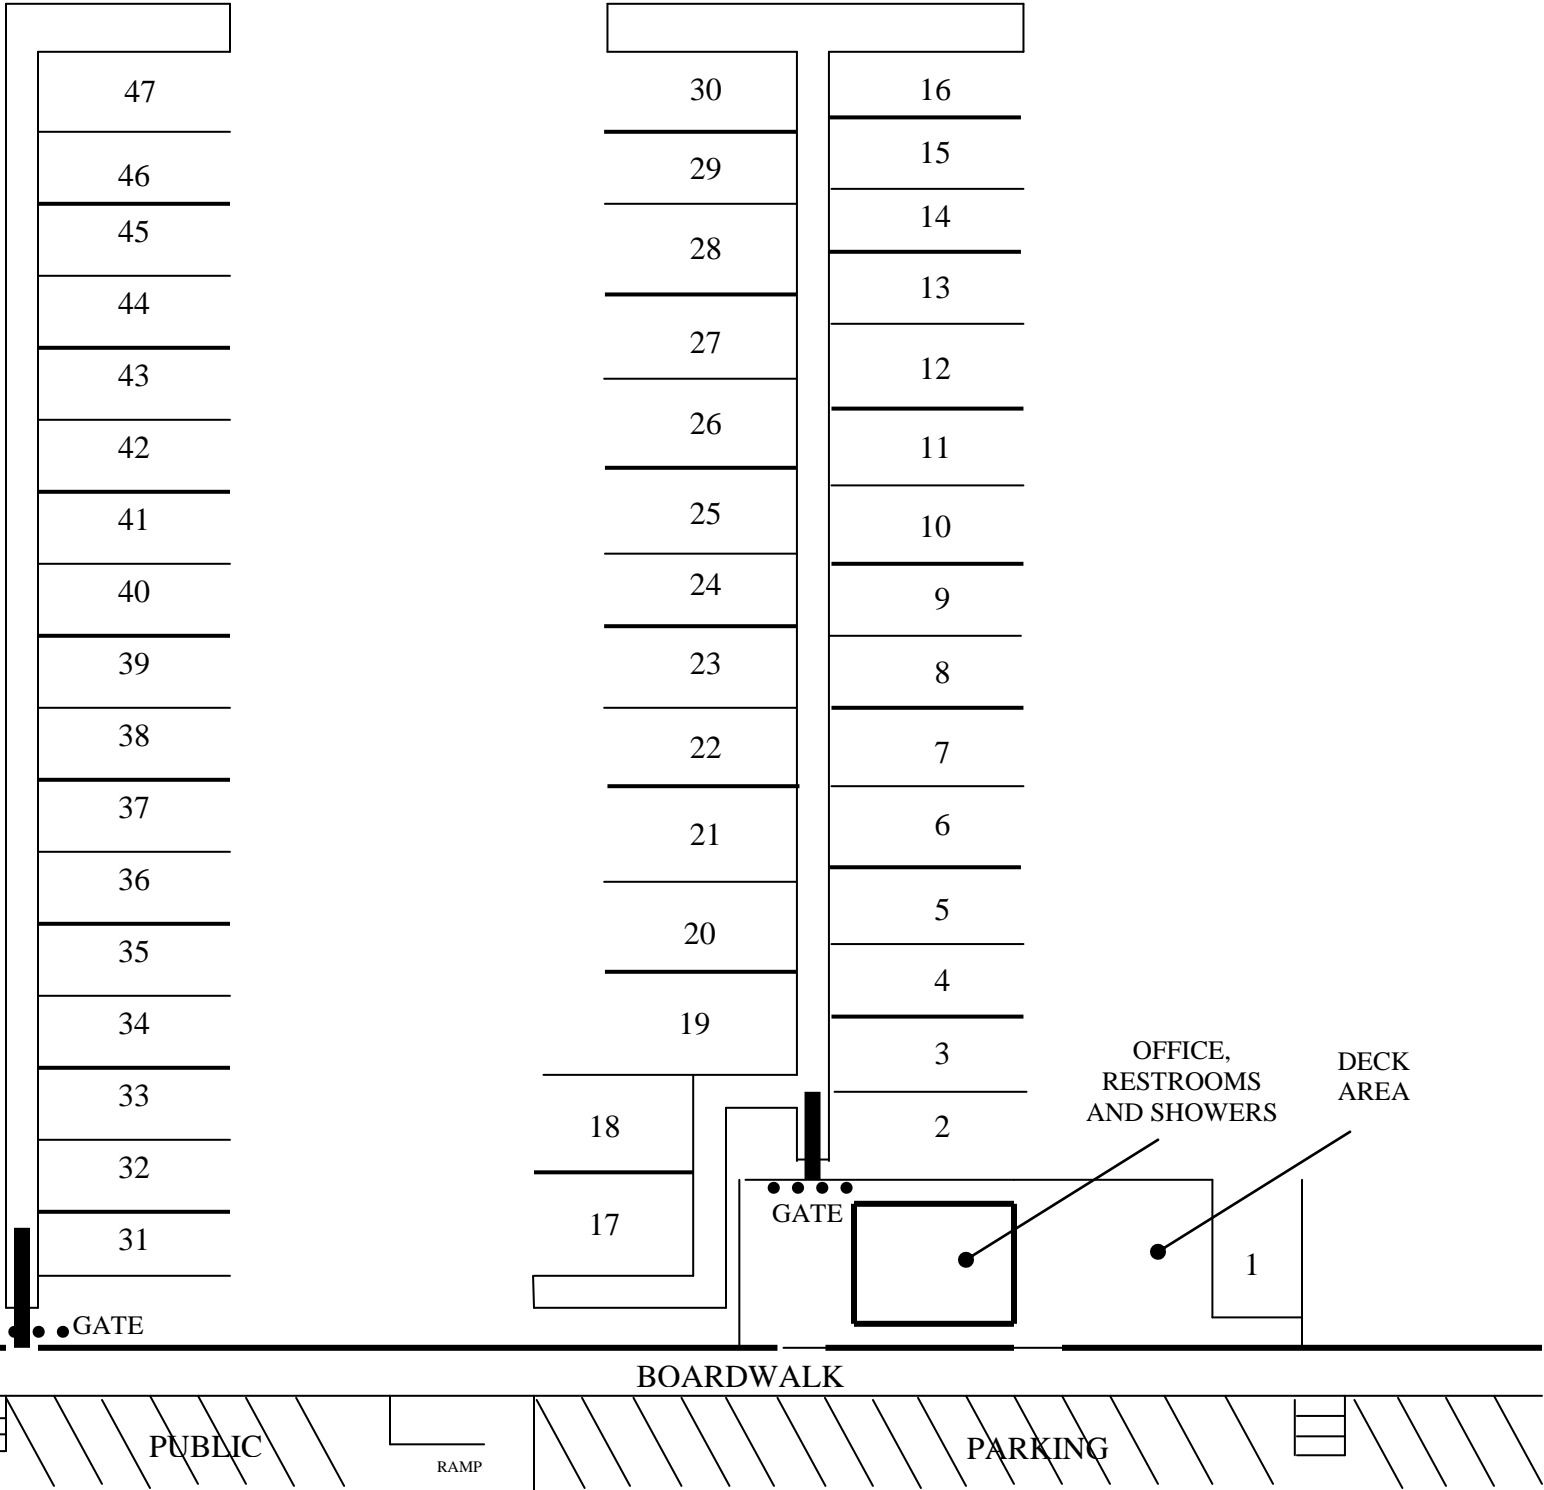

← TO INLET

NEW JERSEY INTERCOSTAL WATERWAY

FLOATING PIER SOUTH
(Nos. 31-47)

FLOATING PIER NORTH
(Nos. 1-30)

AMHERST AVENUE
MARGATE, NEW JERSEY