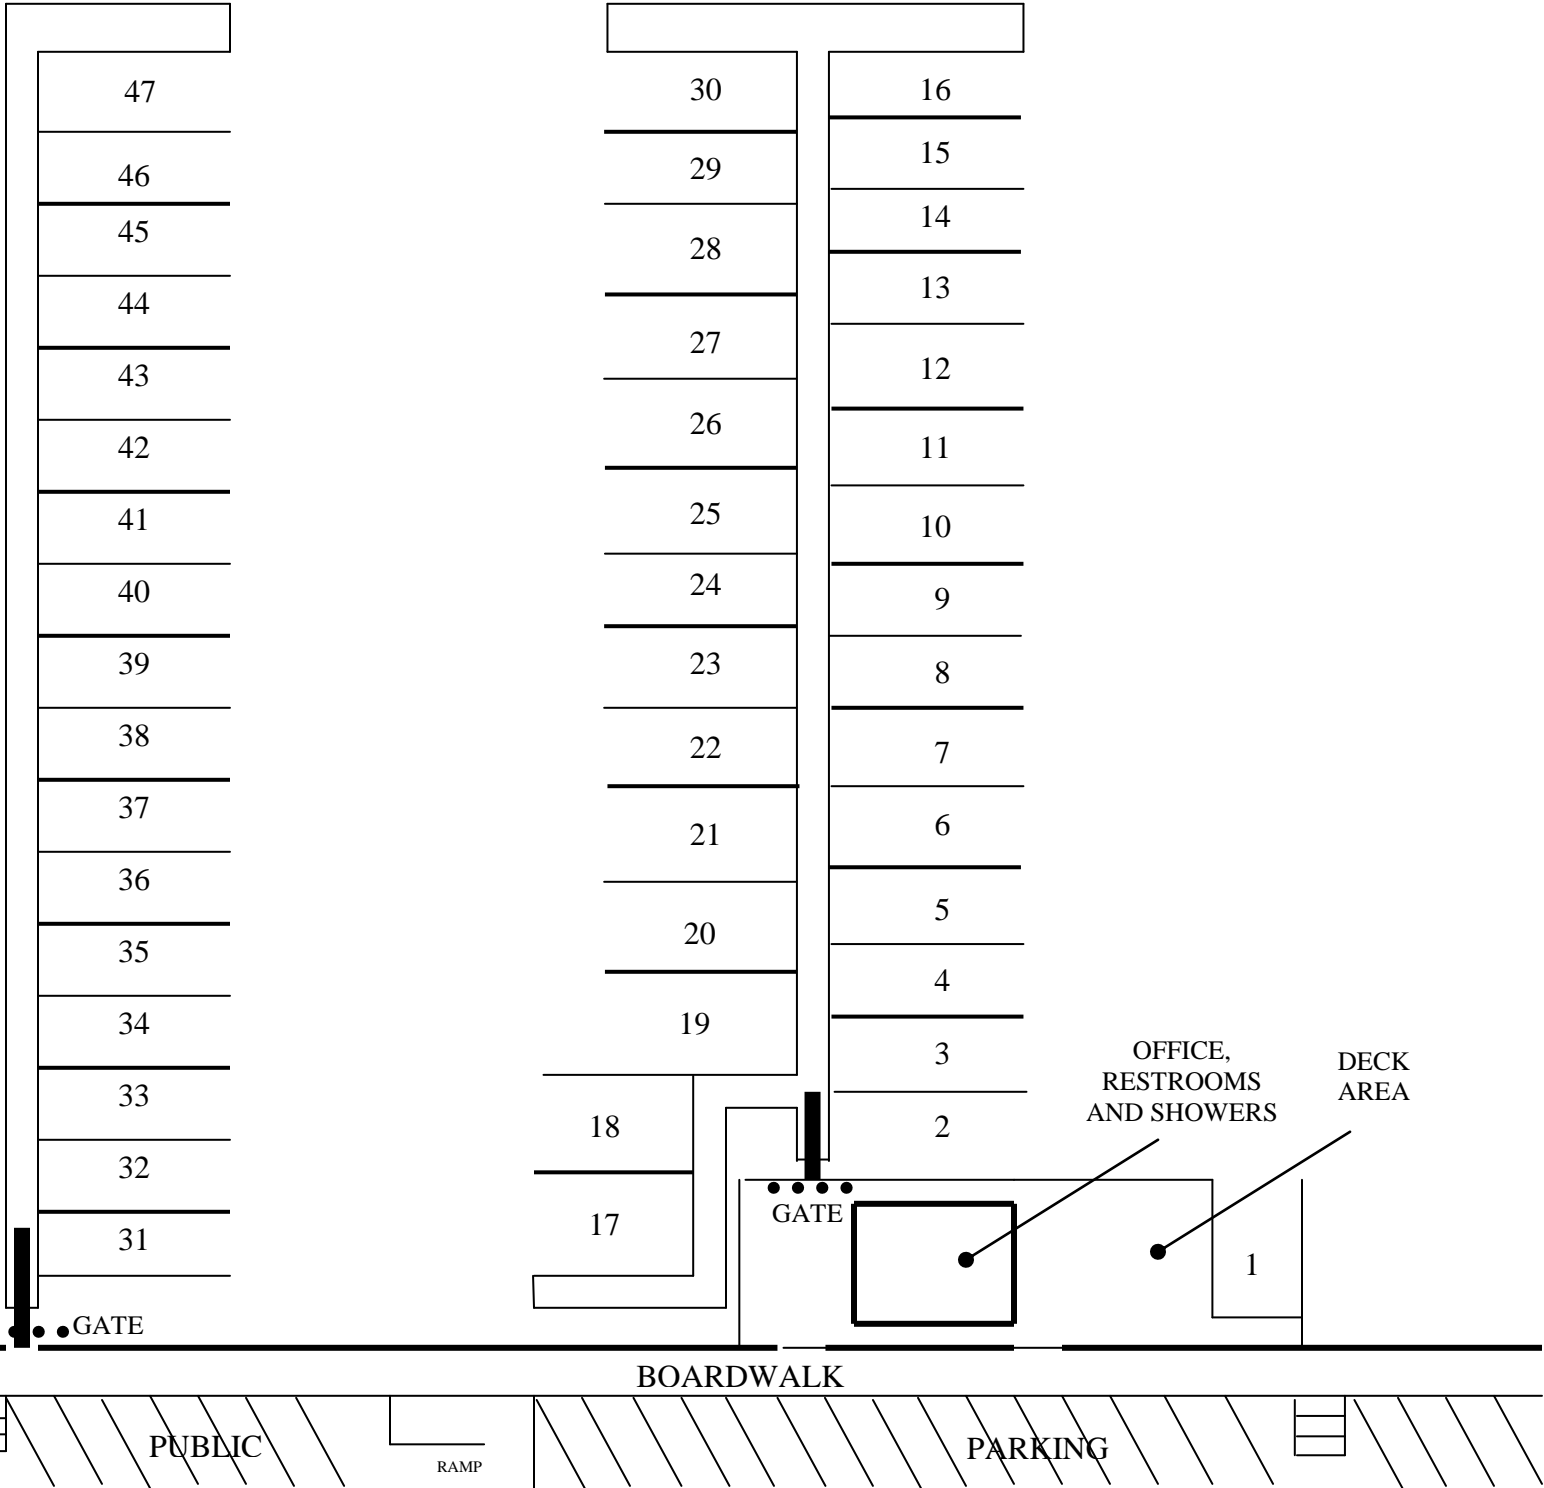

← TO INLET

NEW JERSEY INTERCOSTAL WATERWAY

FLOATING PIER SOUTH
(Nos. 31-47)

FLOATING PIER NORTH
(Nos. 1-30)

AMHERST AVENUE
MARGATE, NEW JERSEY